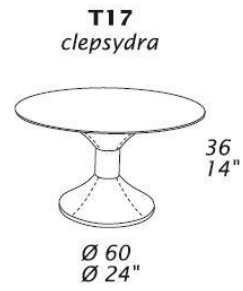

STANDARD FEATURES

- POLYURETHANE RESIN FRAME COVERED WITH LEATHER
- METAL INSERT AVAILABLE IN:
CHROME, DARK CHROME-TITANIO OR PAINTED METAL
- STAINLESS STEEL TOP

NOTE

- GLASS TOP AVAILABLE IN: SMOKED OR WHITE (RAL 9003)

Dimensions: the first figure shows sizes in centimeters, the second in inches.

Technical sheet