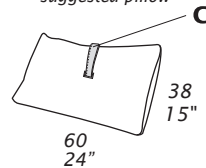

LOVE

Design Giuseppe Viganò

STANDARD FEATURES

- METAL FRAME AVAILABLE IN:

CHROME, DARK CHROME-TITANIO, BURNISHED ALUMINIUM, BURNISHED COPPER OR PAINTED METAL

POL
(swivel)

90
35"

120
47"

140
55"

C11
suggested pillow

stitchings
CUC 512

C0110
suggested pillow

Dimensions: the first figure shows sizes in centimeters, the second in inches.
Each piece is made by hand and has its own uniqueness. Measures may vary with a tolerance up to 3%.

Seat depth 72 cm - 28".

Seat height 42 cm - 17".

Technical sheet