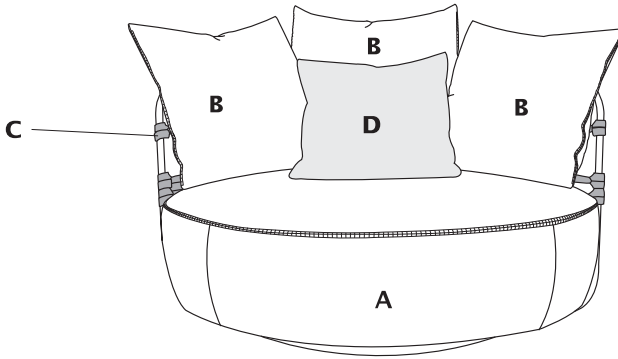

LOVE

Design Giuseppe Viganò

STANDARD FEATURES

- METAL FRAME AVAILABLE IN:

CHROME, DARK CHROME-TITANIO, BURNISHED ALUMINIUM, BURNISHED COPPER OR PAINTED METAL

POL
(swivel)

90
35"

120
47"

140
55"

C11
suggested pillow

stitchings
CUC 512

C0110
suggested pillow

Dimensions: the first figure shows sizes in centimeters, the second in inches.
Each piece is made by hand and has its own uniqueness. Measures may vary with a tolerance up to 3%.

Seat depth 72 cm - 28".

Seat height 42 cm - 17".

Technical sheet