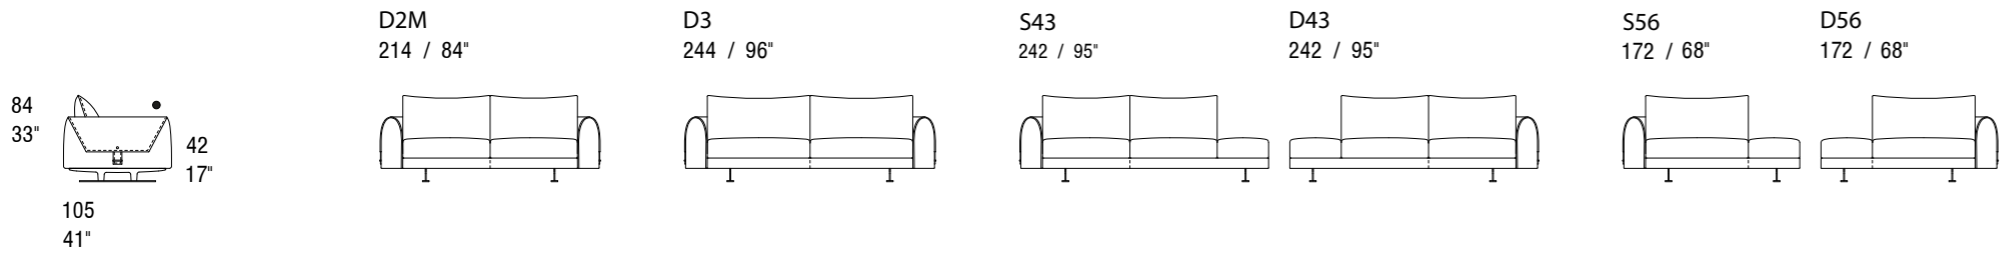

KARL

Dimensions: the first figure shows sizes in centimeters, the second in inches.
 Each piece is made by hand and has its own uniqueness. Measures may vary with a tolerance up to 3%.
 Mixing above groups (Y-J) will create sectionals with different seat widths.
 Corner pieces S01/D01, S81/D81 and E20 are odd pieces and can be used with all above groups Y-J.
 All corner elements include one C0115 (CUC 501) throw pillow free of charge.
 Armrest height 64 cm - 25" . Seat depth 58 cm - 23" . Seat height 42 cm - 17".
 Standard Stitching CUC 503B.

Y

all items in group Y have the same seat width / tutti gli elementi del gruppo Y hanno lo stesso modulo di seduta

J

all items in group J have the same seat width / tutti gli elementi del gruppo J hanno lo stesso modulo di seduta

S01 123X103 / 48X41"
 D01 123X103 / 48X41"
 E20 MONOBLOCK SEAT 123X123 / 48X48"
 S81 MONOBLOCK SEAT 173X209 / 68X82"
 D81 MONOBLOCK SEAT 173X209 / 68X82"
 EV4 MONOBLOCK SEAT 103X103XH.42 / 41X41XH.17"

T157D COFFEE TABLE 134X80XH.32 / 53X31XH.13"

STANDARD FEATURES

- Hard wood frame and polyurethane covered with leather.
- Ceramic top available in: Terra, Antracite, Noir Desir or Ossido Bruno color.

CARATTERISTICHE STANDARD