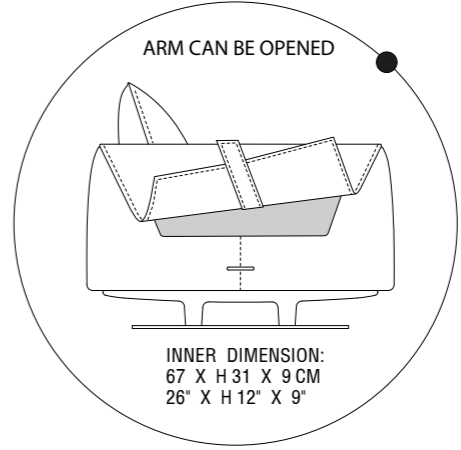

KARL

Dimensions: the first figure shows sizes in centimeters, the second in inches.
 Each piece is made by hand and has its own uniqueness. Measures may vary with a tolerance up to 3%.
 Mixing above groups (Y-J) will create sectionals with different seat widths.
 Corner pieces S01/D01, S81/D81 and E20 are odd pieces and can be used with all above groups Y-J.
 All corner elements include one C0115 (CUC 501) throw pillow free of charge.
 Armrest height 64 cm - 25" . Seat depth 58 cm - 23" . Seat height 42 cm - 17".
 Standard Stitching CUC 503B.