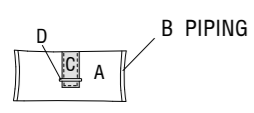

CARATTERISTICHE STANDARD

- Struttura in legno e poliuretano rivestita in pelle.
- Ripiano in ceramica disponibile in: colore Terra, Antracite, Noir Desir o Ossido Bruno

C0114 SUGGESTED LUMBAR PILLOW 67X30 / 26X12"