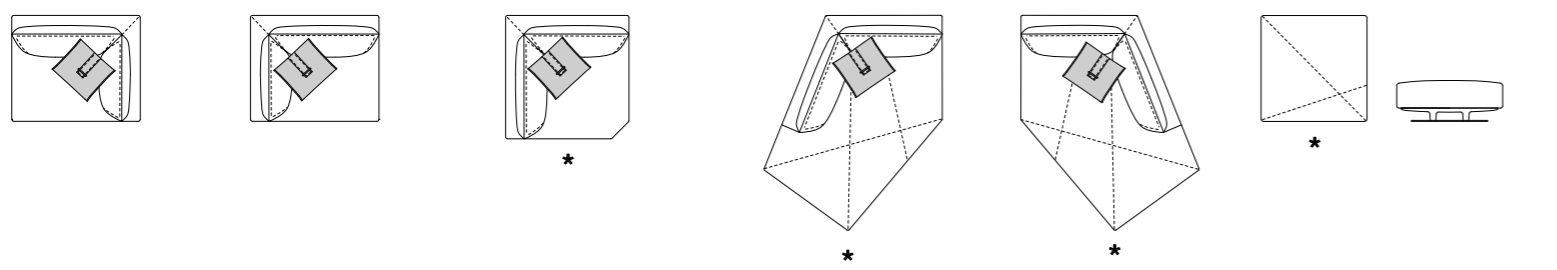

KARL

Dimensions: the first figure shows sizes in centimeters, the second in inches.
 Each piece is made by hand and has its own uniqueness. Measures may vary with a tolerance up to 3%.
 Mixing above groups (Y-J) will create sectionals with different seat widths.
 Corner pieces S01/D01, S81/D81 and E20 are odd pieces and can be used with all above groups Y-J.
 All corner elements include one C0115 (CUC 501) throw pillow free of charge.
 Armrest height 64 cm - 25" . Seat depth 58 cm - 23" . Seat height 42 cm - 17".
 Standard Stitching CUC 503B.

Y

all items in group Y have the same seat width / tutti gli elementi del gruppo Y hanno lo stesso modulo di seduta

J

all items in group J have the same seat width / tutti gli elementi del gruppo J hanno lo stesso modulo di seduta

S01 123X103 / 48X41"
 D01 123X103 / 48X41"
 E20 MONOBLOCK SEAT 123X123 / 48X48"
 S81 MONOBLOCK SEAT 173X209 / 68X82"
 D81 MONOBLOCK SEAT 173X209 / 68X82"
 EV4 MONOBLOCK SEAT 103X103XH.42 / 41X41XH.17"