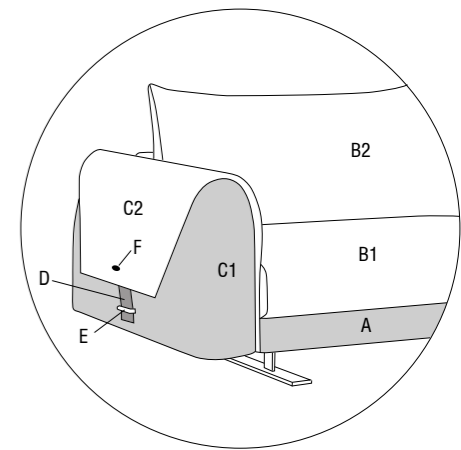

KARL

Dimensions: the first figure shows sizes in centimeters, the second in inches.
 Each piece is made by hand and has its own uniqueness. Measures may vary with a tolerance up to 3%.
 Mixing above groups (Y-J) will create sectionals with different seat widths.
 Corner pieces S01/D01, S81/D81 and E20 are odd pieces and can be used with all above groups Y-J.
 All corner elements include one C0115 (CUC 501) throw pillow free of charge.
 Armrest height 64 cm - 25" . Seat depth 58 cm - 23" . Seat height 42 cm - 17".
 Standard Stitching CUC 503B.

Y

all items in group Y have the same seat width / tutti gli elementi del gruppo Y hanno lo stesso modulo di seduta

J

all items in group J have the same seat width / tutti gli elementi del gruppo J hanno lo stesso modulo di seduta

S01 123X103 / 48X41"
 D01 123X103 / 48X41"
 E20 MONOBLOCK SEAT 123X123 / 48X48"
 S81 MONOBLOCK SEAT 173X209 / 68X82"
 D81 MONOBLOCK SEAT 173X209 / 68X82"
 EV4 MONOBLOCK SEAT 103X103XH.42 / 41X41XH.17"

T157D COFFEE TABLE 134X80XH.32 / 53X31XH.13"

STANDARD FEATURES

- Hard wood frame and polyurethane covered with leather.
- Ceramic top available in: Terra, Antracite, Noir Desir or Ossido Bruno color.

CARATTERISTICHE STANDARD