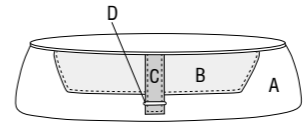

KARL

Dimensions: the first figure shows sizes in centimeters, the second in inches.
 Each piece is made by hand and has its own uniqueness. Measures may vary with a tolerance up to 3%.
 Mixing above groups (Y-J) will create sectionals with different seat widths.
 Corner pieces S01/D01, S81/D81 and E20 are odd pieces and can be used with all above groups Y-J.
 All corner elements include one C0115 (CUC 501) throw pillow free of charge.
 Armrest height 64 cm - 25" . Seat depth 58 cm - 23" . Seat height 42 cm - 17".
 Standard Stitching CUC 503B.

Y

all items in group Y have the same seat width / tutti gli elementi del gruppo Y hanno lo stesso modulo di seduta

J

all items in group J have the same seat width / tutti gli elementi del gruppo J hanno lo stesso modulo di seduta

S01 123X103 / 48X41"
 D01 123X103 / 48X41"
 E20 MONOBLOCK SEAT 123X123 / 48X48"
 S81 MONOBLOCK SEAT 173X209 / 68X82"
 D81 MONOBLOCK SEAT 173X209 / 68X82"
 EV4 MONOBLOCK SEAT 103X103XH.42 / 41X41XH.17"

T157D COFFEE TABLE 134X80XH.32 / 53X31XH.13"

STANDARD FEATURES

- Hard wood frame and polyurethane covered with leather.
- Ceramic top available in: Terra, Antracite, Noir Desir or Ossido Bruno color.

CARATTERISTICHE STANDARD