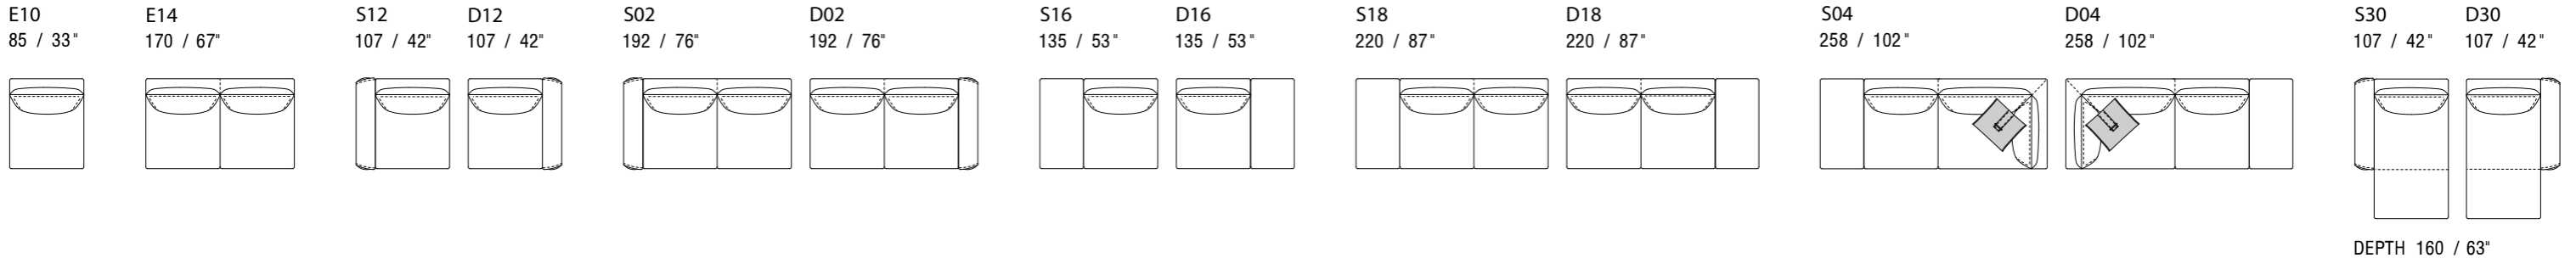

KARL

Dimensions: the first figure shows sizes in centimeters, the second in inches.
 Each piece is made by hand and has its own uniqueness. Measures may vary with a tolerance up to 3%.
 Mixing above groups (Y-J) will create sectionals with different seat widths.
 Corner pieces S01/D01, S81/D81 and E20 are odd pieces and can be used with all above groups Y-J.
 All corner elements include one C0115 (CUC 501) throw pillow free of charge.
 Armrest height 64 cm - 25" . Seat depth 58 cm - 23" . Seat height 42 cm - 17".
 Standard Stitching CUC 503B.

Y

all items in group Y have the same seat width / tutti gli elementi del gruppo Y hanno lo stesso modulo di seduta

J

all items in group J have the same seat width / tutti gli elementi del gruppo J hanno lo stesso modulo di seduta

S01 123X103 / 48X41"
 D01 123X103 / 48X41"
 E20 MONOBLOCK SEAT 123X123 / 48X48"
 S81 MONOBLOCK SEAT 173X209 / 68X82"
 D81 MONOBLOCK SEAT 173X209 / 68X82"
 EV4 MONOBLOCK SEAT 103X103XH.42 / 41X41XH.17"

T157D COFFEE TABLE 134X80XH.32 / 53X31XH.13"

STANDARD FEATURES

- Hard wood frame and polyurethane covered with leather.
- Ceramic top available in: Terra, Antracite, Noir Desir or Ossido Bruno color.

CARATTERISTICHE STANDARD