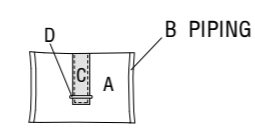

C0115 SUGGESTED PILLOW 48X42 / 19X17"